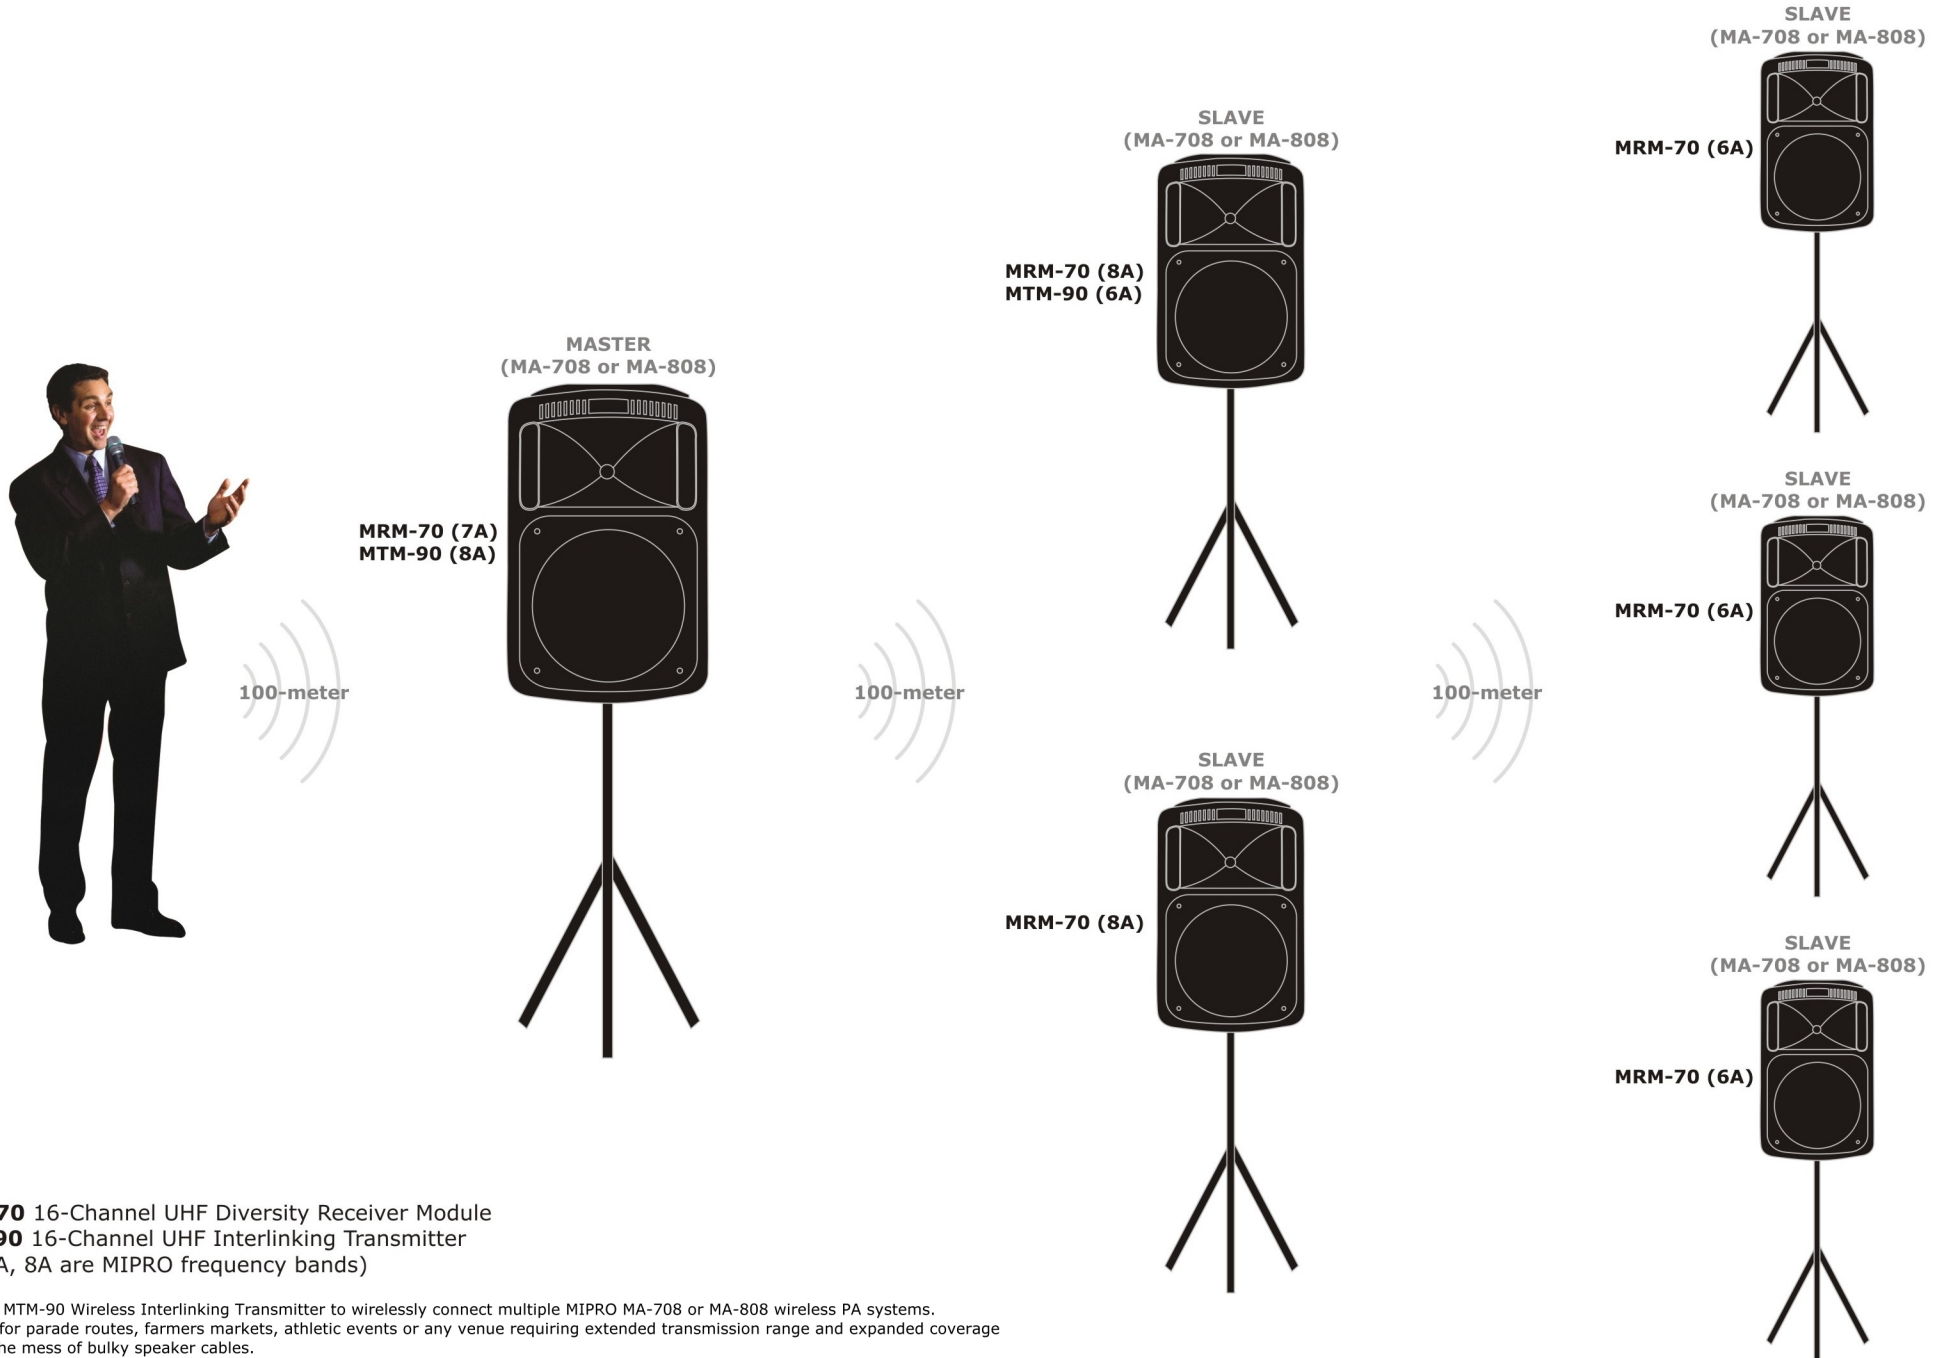

MIPRO MTM-90 Wireless Interlinking Application for MA-708 & MA-808 Portables

MRM-70 16-Channel UHF Diversity Receiver Module
MTM-90 16-Channel UHF Interlinking Transmitter
(6A, 7A, 8A are MIPRO frequency bands)

*Add the MTM-90 Wireless Interlinking Transmitter to wirelessly connect multiple MIPRO MA-708 or MA-808 wireless PA systems. Ideal for parade routes, farmers markets, athletic events or any venue requiring extended transmission range and expanded coverage without the mess of bulky speaker cables.